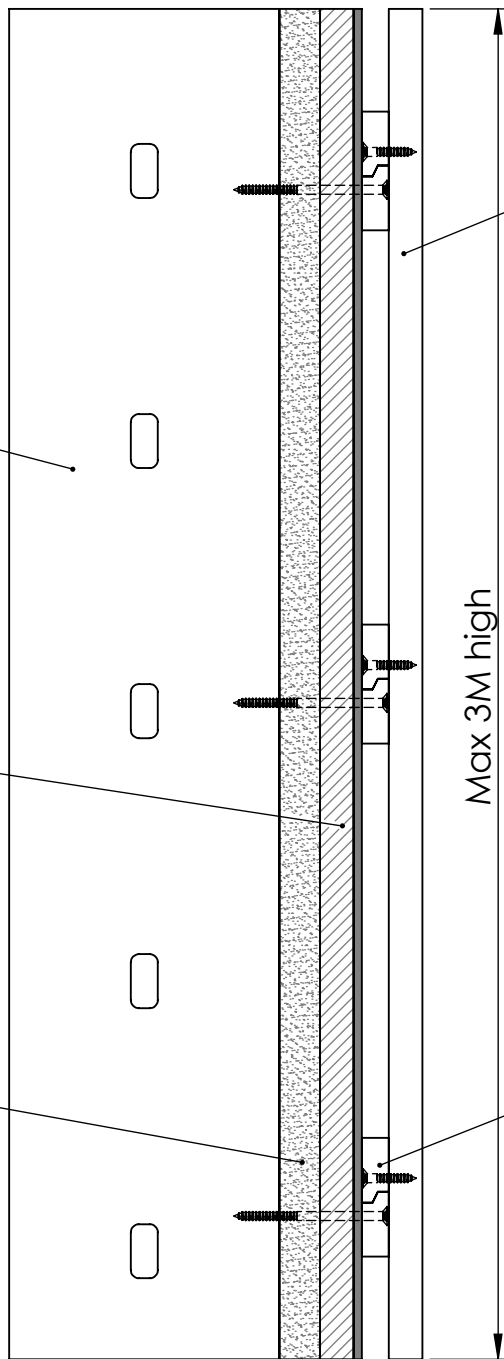

Metal Stud

12.5mm Plasterboard

15mm Plywood

Modular Surfaceform Finish

Wooden split batton

Max 3M high

DO NOT SCALE DRAWING	surfaceform
Wooden split batton	
Ref:	SD011B