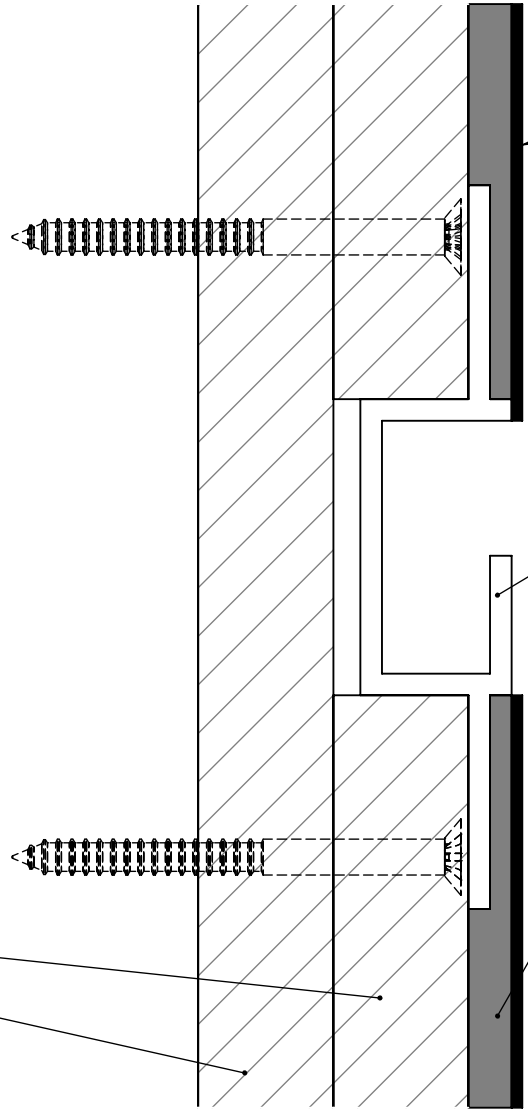

Metal Stud

Surfaceform Finish

QIC Trims Type H25

Skimmed/ Taped and jointed
as per specific product requirement

12.5mm Plasterboard

DO NOT SCALE DRAWING	surfaceform
Hanging rail	
Ref:	SD010